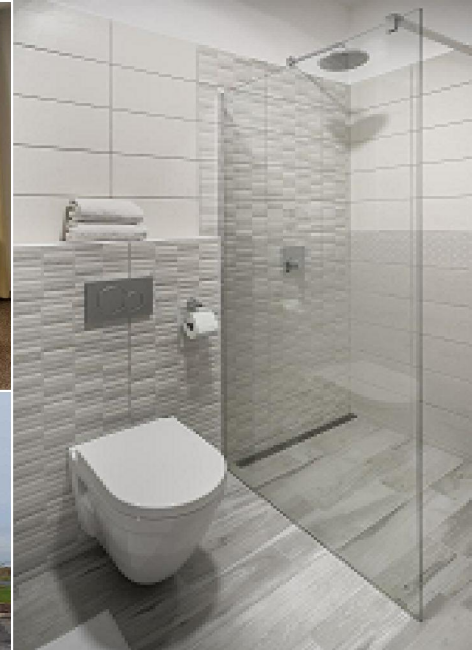

HOTEL SPORT LÍPA, ROUDNICE NAD LABEM town

Hotel Category:

"A" (equivalent to 3*)

Hotel Address:	Pod Lipou 297, Vědomice 413 01 Roudnice nad Labem
Website:	www.hotelsportlipa.cz
Regatta Course Račice:	12 km from the hotel approximately 15 minutes
On-site Parking:	free of charge
Accommodation Capacity:	14x twin rooms 4x triple rooms 1x apartment 2+2
Room Amenities:	private bathroom - shower, toilet satellite TV, minibar, safe deposit box no air conditioning, non-smoking rooms
Internet Wi-Fi Connection:	free of charge
Daily Cleaning:	free of charge
Laundry Service:	charged service
Dining:	at the Hotel Restaurant
Hotel Facilities:	football fields, beach volleyball and tennis courts, jogging trail, swimming pool, gym, fitness, sauna – all paid services
English Speaking Staff:	yes